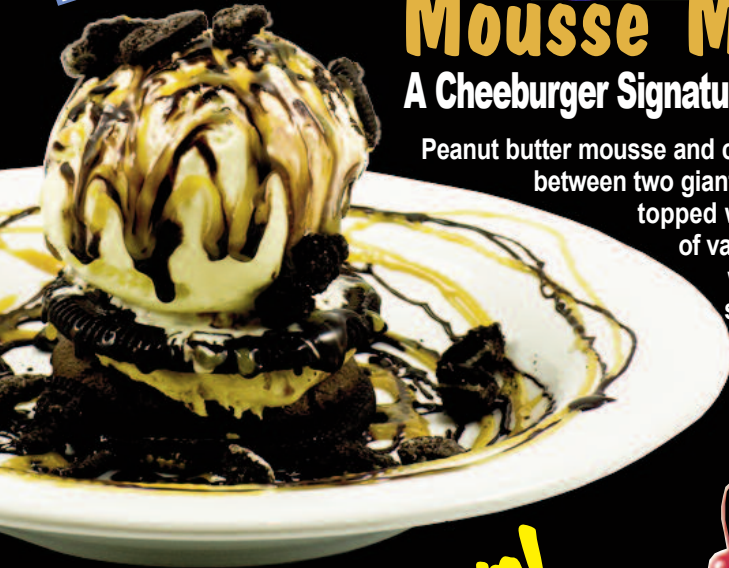

New!

OREO®

Mousse Mountain

A Cheeburger Signature Dessert!

Peanut butter mousse and chocolate mousse layered between two giant Oreo® Wafers then topped with a generous scoop of vanilla ice cream drizzled with caramel & chocolate sauce and crowned with Oreo® Cookie Pieces.

Perfect with a flavored coffee!

Create your own!

Sundae

Banana Split

Choose 3 Scoops of Ice Cream

Vanilla, Chocolate, Strawberry

Choose your Toppings

Blueberries
Butterscotch
Caramel
Chocolate Syrup
Fudge Sauce
Heath Bar Crumbles

M&Ms
Marshmallow Topping
Oreo® Cookie Pieces
Pineapple
Reese's Peanut Butter
Cup Crumbles

Raspberries
Reese's Pieces
Snickers Crumbles
Sprinkles
Wet Walnuts
Whipped Cream

For Wimps

3 scoops plain

**Waffle
Cone**